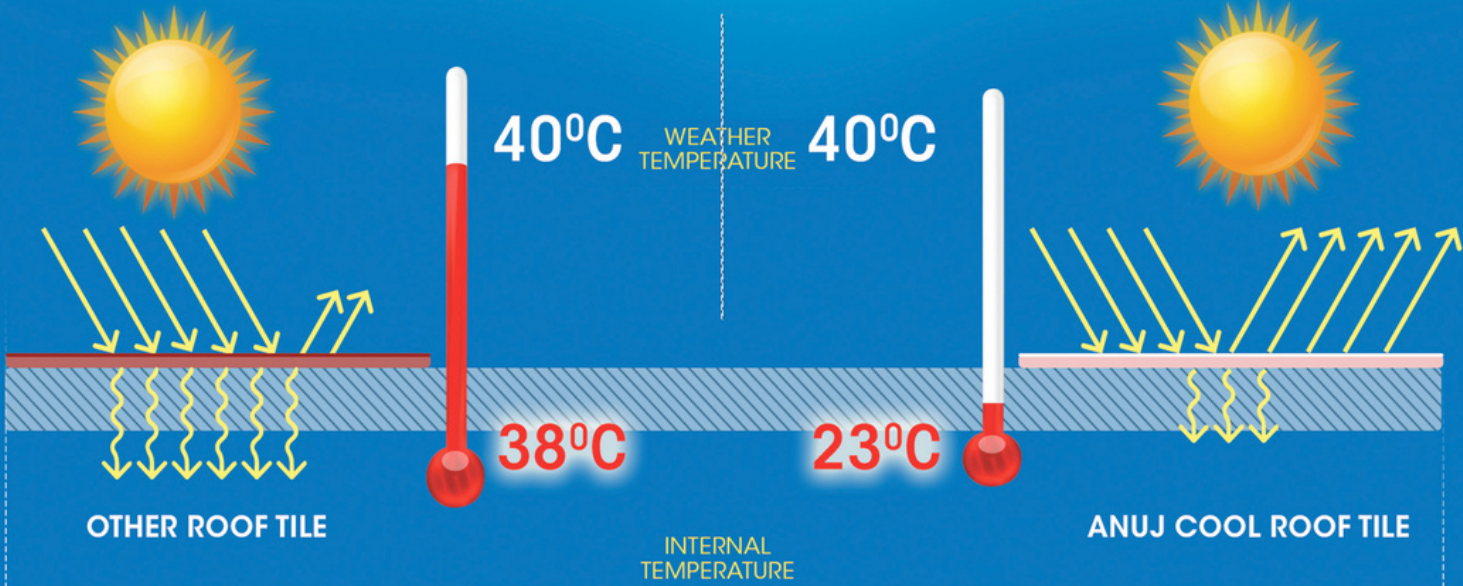

300X
300MM

COOL ROOF

20%

100%

100%

85%

OTHER ROOF TILES   FLAT ROOF   ANUJ COOL ROOF TILES

SUN LIGHT REFLECTION
20%

SUN LIGHT REFLECTION
85%

மொட்டை
மாடியில் அனுஜ் கூல் ரூப்
டைல் பதித்து வீட்டின்
உட்புற வெப்பத்தை
குறைபுங்கள்.